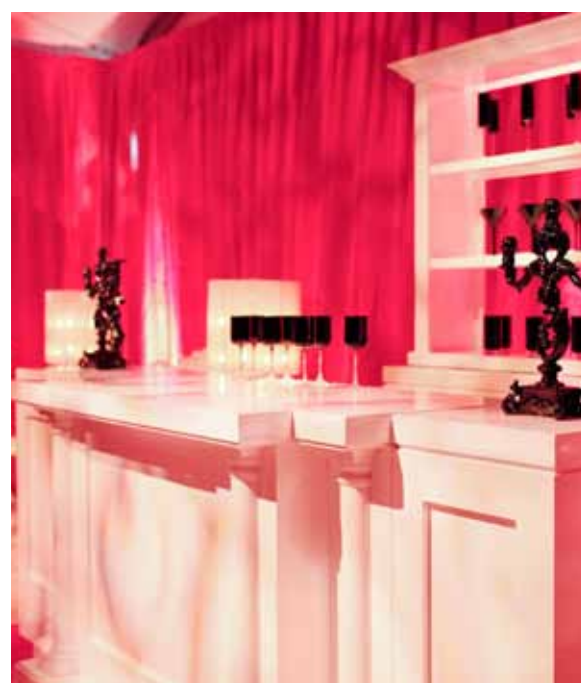

Introducing The Paladio Collection

AVAILABLE IN ESPRESSO & IN A VARIETY OF CUSTOM COLORS

**Paladio Back Bar
Custom Color**

4' W x 20" D x 7'5" T

**Paladio Bar
Custom Color**

6' W x 30" D x 42" T

**Paladio Pedestal
Custom Color**

19" Sq. x 42" T

**Paladio Back Bar
Espresso**

4' W x 20" D x 7'5" T

**Paladio Bar
Espresso**

6' W x 30" D x 42" T

**Paladio Pedestal
Espresso**

19" Sq. x 42" T

To view our new collections, please visit us at hartmannstudiosrentals.com